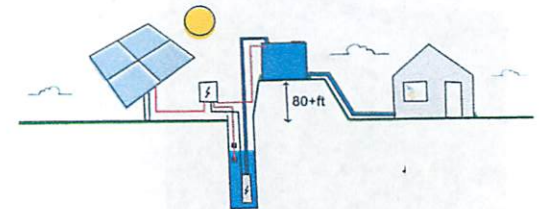

AMERICA'S MOST
POPLAR SOLAR
POWER WELL PUMP
SYSTEMS

MADE FOR PEOPLE WHO APPRECIATE QUALITY AND VALUE

DESIGNED TO AREOSPACE STANDARDS

YET AFFORDABLE

EASY TO INSTALL

POWER AND QUALITY

OUR SYSTEMS PUMP UP TO 6000 GALLONS PER DAY AT DEPTHS UP TO 600 FEET WE OFFER THE MOST EFFICIENT SUBMERSIBLE PUMPS WITH THE BEST COST-TO-GALLONS PER DAY RATIO IN THE INDUSTRY ALL WITH A 100% MONEY BACK GUARANTEE AND INDUSTRY LEADING 2 YEAR WARRANTY

PLANNING YOUR WATER SUPPLY

FOR A REMOTE CABIN OR IRRIGATION PUMP KITS HAVE THE OPTION TO AUTOMATICALLY SWITCH OVER TO DEEP CYCLE BATTERIES AT NIGHT FOR WATER PRESSURE 24 HOURS A DAY

SOLAR PUMP WITH GRAVITY WATER PRESSURE