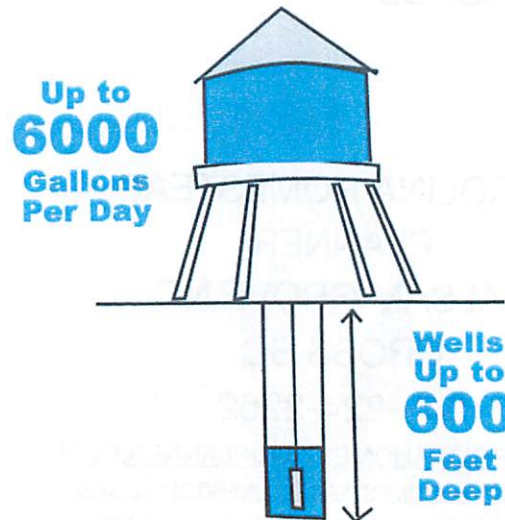

WE CAN PROVIDE ALL SERVICES NEEDED TO INSTALL YOUR WATER SYSTEM IF YOU DO NOT FEEL ABLE TO INSTALL IT YOUR SELF

NEEDED INFO

1. WATER LEVEL IN WELL
2. DEPTH OF WELL
3. GALLONS PER MINUTE OF WELL
4. TOTAL HEIGHT TO PUMP WATER TO HOUSE

AMERICA'S MOST
POPLAR SOLAR
POWER WELL PUMP
SYSTEMS

MADE FOR PEOPLE WHO APPRECIATE QUALITY AND VALUE

DESIGNED TO AREOSPACE STANDARDS

YET AFFORDABLE

EASY TO INSTALL

POWER AND QUALITY

OUR SYSTEMS PUMP UP TO 6000 GALLONS PER DAY AT DEPTHS UP TO 600 FEET WE OFFER THE MOST EFFICIENT SUBMERSIBLE PUMPS WITH THE BEST COST-TO-GALLONS PER DAY RATIO IN THE INDUSTRY ALL WITH A 100% MONEY BACK GUARANTEE AND INDUSTRY LEADING 2 YEAR WARRANTY

PLANNING YOUR WATER SUPPLY

FOR A REMOTE CABIN OR IRRIGATION PUMP KITS HAVE THE OPTION TO AUTOMATICALLY SWITCH OVER TO DEEP CYCLE BATTERIES AT NIGHT FOR WATER PRESSURE 24 HOURS A DAY

SOLAR PUMP WITH GRAVITY WATER PRESSURE