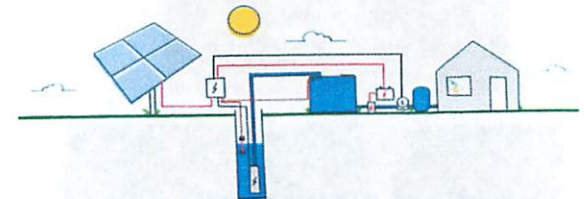

AMERICA'S MOST
POPLAR SOLAR
POWER WELL PUMP
SYSTEMS

MADE FOR PEOPLE WHO APPRECIATE QUALITY AND VALUE

DESIGNED TO AREOSPACE STANDARDS

YET AFFORDABLE

EASY TO INSTALL

POWER AND QUALITY

OUR SYSTEMS PUMP UP TO 6000 GALLONS PER DAY AT DEPTHS UP TO 600 FEET WE OFFER THE MOST EFFICIENT SUBMERSIBLE PUMPS WITH THE BEST COST-TO-GALLONS PER DAY RATIO IN THE INDUSTRY ALL WITH A 100% MONEY BACK GUARANTEE AND INDUSTRY LEADING 2 YEAR WARRANTY

PLANNING YOUR WATER SUPPLY

FOR A REMOTE CABIN OR IRRIGATION PUMP KITS HAVE THE OPTION TO AUTOMATICALLY SWITCH OVER TO DEEP CYCLE BATTERIES AT NIGHT FOR WATER PRESSURE 24 HOURS A DAY

SOLAR PUMP WITH GRAVITY WATER PRESSURE