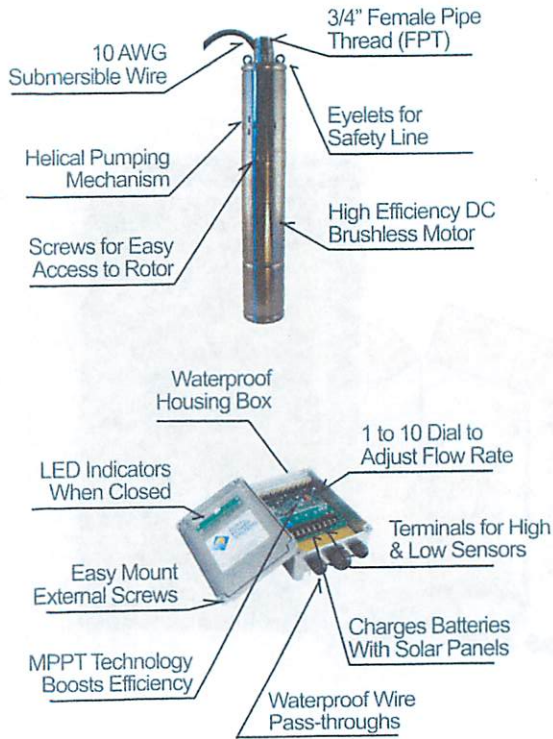

MADE FOR PEOPLE WHO APPRECIATE QUALITY AND VALUE

DESIGNED TO AREOSPACE STANDARDS

YET AFFORDABLE

EASY TO INSTALL

POWER AND QUALITY

OUR SYSTEMS PUMP UP TO 6000 GALLONS PER DAY AT DEPTHS UP TO 600 FEET WE OFFER THE MOST EFFICIENT SUBMERSIBLE PUMPS WITH THE BEST COST-TO-GALLONS PER DAY RATIO IN THE INDUSTRY ALL WITH A 100% MONEY BACK GUARANTEE AND INDUSTRY LEADING 2 YEAR WARRANTY